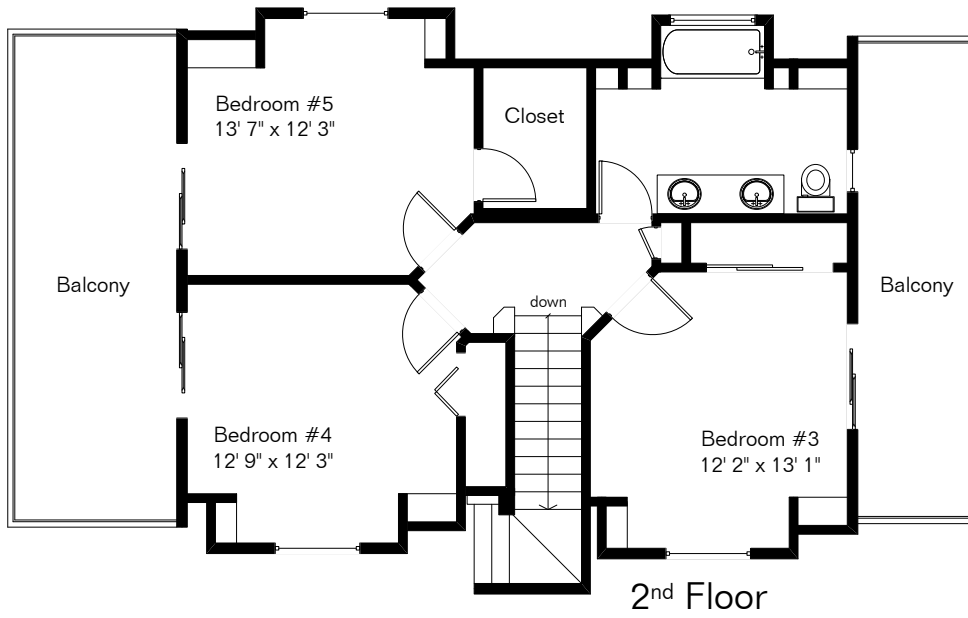

The square footages and room size information are deemed to be reliable but are not guaranteed and should be independently verified. This drawing is for marketing purposes only.

2550 E Water St Unit 8

Living Area 1,669 Sq Ft

Site Visit January 2020

Copyright 2020 Floor Plans First! LLC
All Rights Reserved.

www.FloorPlansFirst.com

Toll Free (877) 887-1500
Voice (520) 881-1500