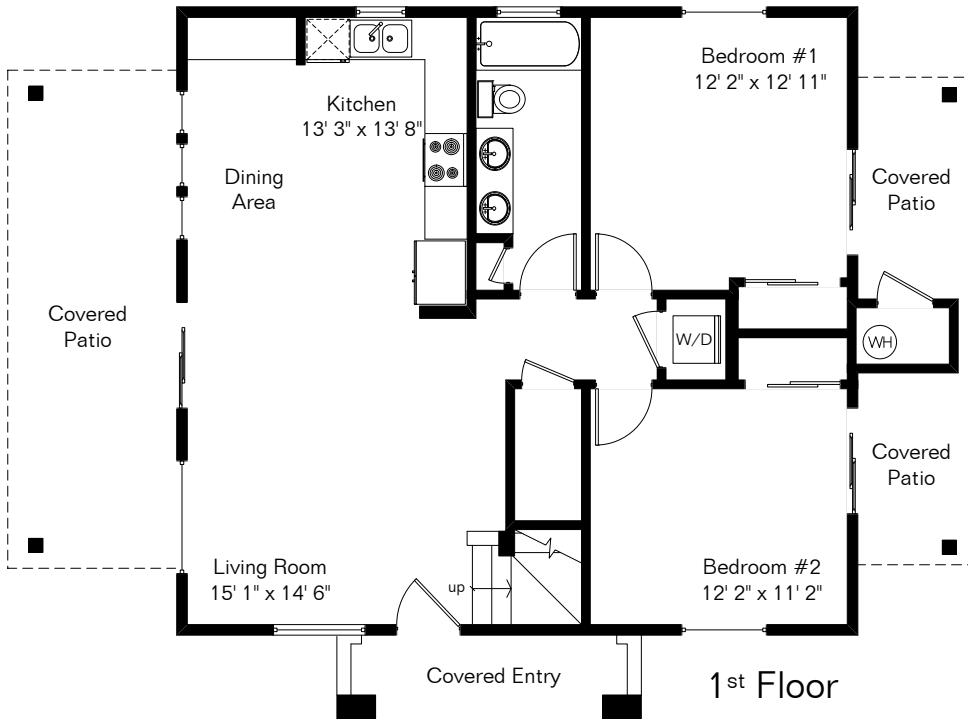

The square footages and room size information are deemed to be reliable but are not guaranteed and should be independently verified. This drawing is for marketing purposes only.

2550 E Water St Unit 8

Living Area 1,669 Sq Ft

Site Visit January 2020

Copyright 2020 Floor Plans First! LLC
All Rights Reserved.

www.FloorPlansFirst.com

Toll Free (877) 887-1500
Voice (520) 881-1500